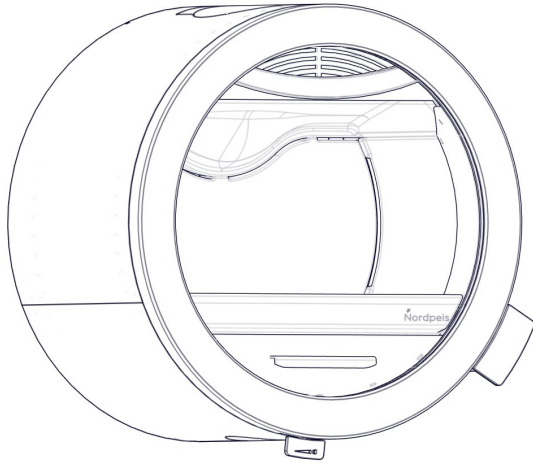

Me Bench

Art.no: SA-ME000-D10

Last updated: 09.12.2020

Test Report No: RRF 40 17 4683, NS 17 4683

FIG 1

Me Bench = mm / air / chimney

Manual for ME

Se egen monteringsanvisning