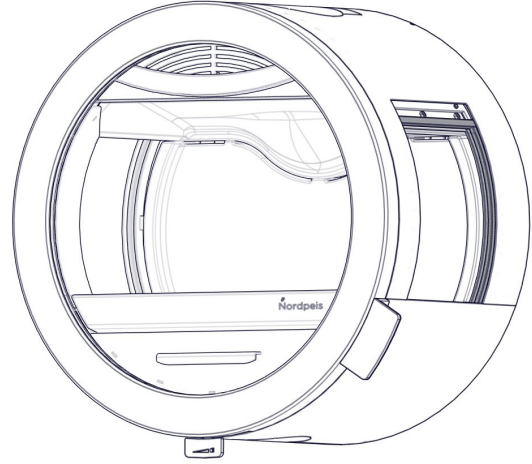

Me Bench

Art.no: SA-ME000-D10

Last updated: 09.12.2020

Test Report No: RRF 40 17 4683, NS 17 4683

FIG 1

Me Bench = mm / air / chimney

Manual for ME

Se egen monteringsanvisning