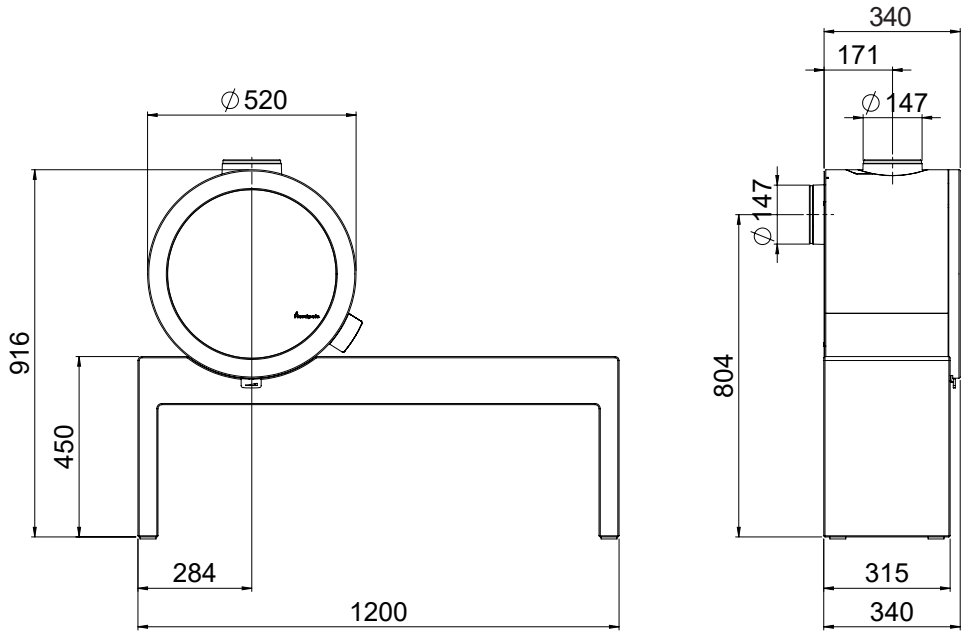

Me Bench

Art.no: SA-ME000-D10

Last updated: 09.12.2020

Test Report No: RRF 40 17 4683, NS 17 4683

FIG 1

Me Bench = mm / air / chimney

Manual for ME

Se egen monteringsanvisning