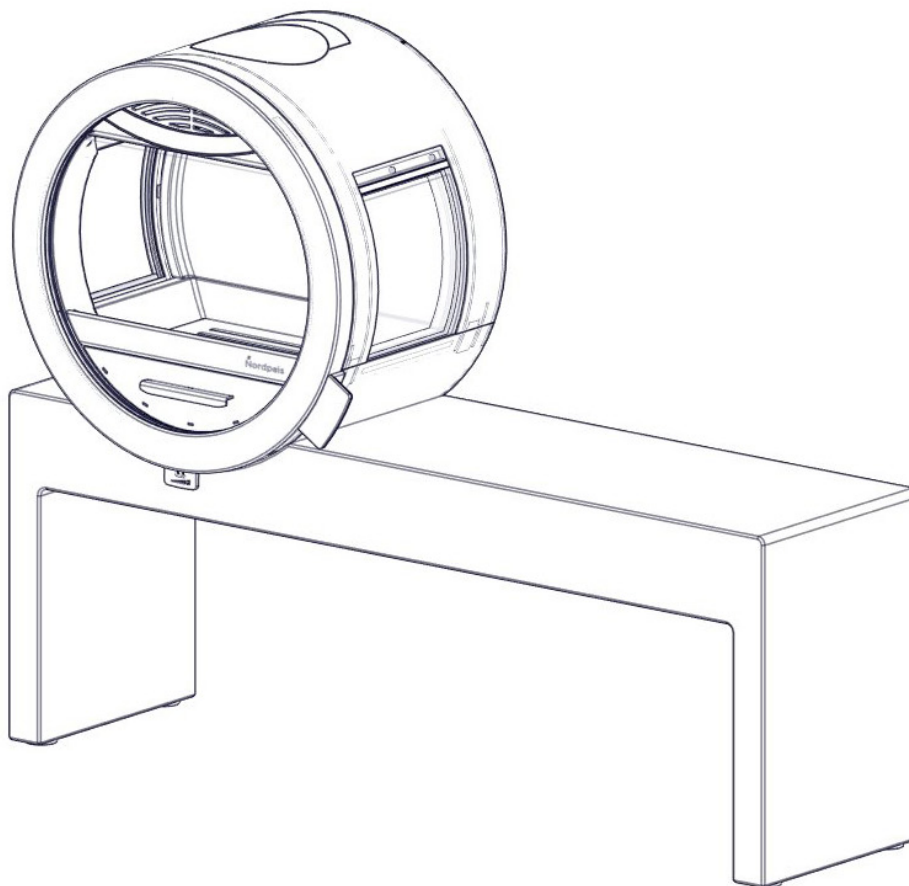

Me Bench

Art.no: SA-ME000-D10

Last updated: 09.12.2020

Test Report No: RRF 40 17 4683, NS 17 4683

FIG 1

Me Bench = mm / air / chimney

Manual for ME

Se egen monteringsanvisning