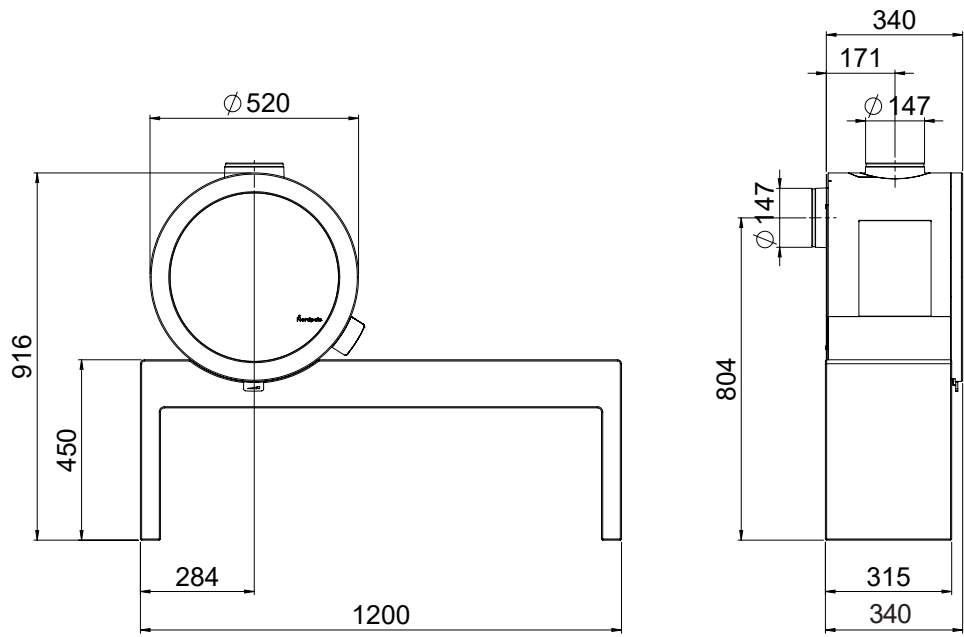

Me Bench

Art.no: SA-ME000-D10

Last updated: 09.12.2020

Test Report No: RRF 40 17 4683, NS 17 4683

FIG 1

Me Bench = mm / air / chimney

Manual for ME

Se egen monteringsanvisning