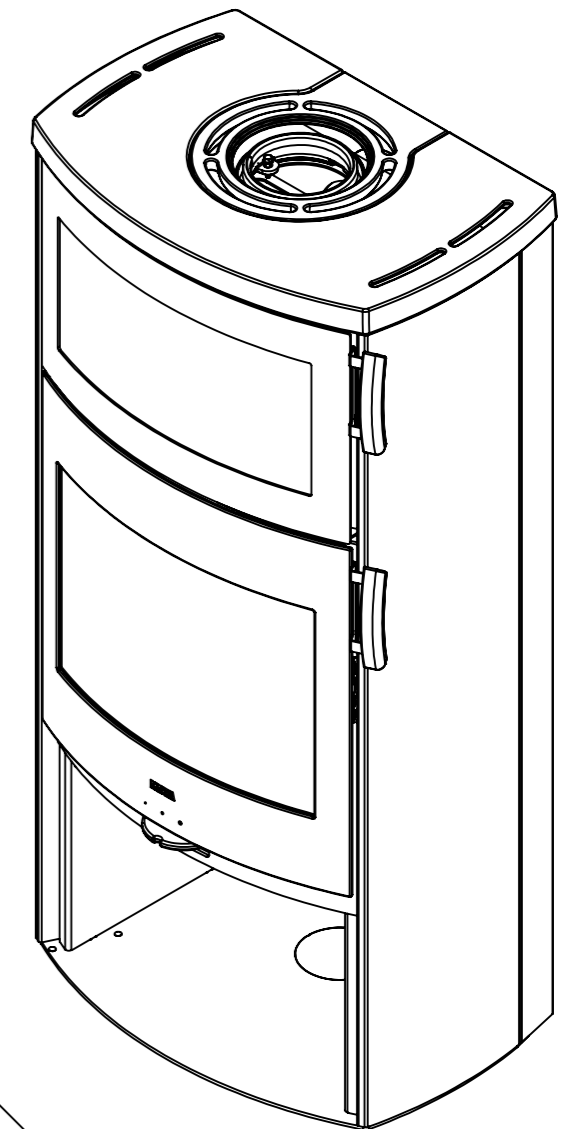

Serie	Icon-Line
Description	Icon-Line Eclipse XL B

The same dimensions apply to baking stove (Steel) and stone models

*75 mm with insulation/ shielding of flue gas connector