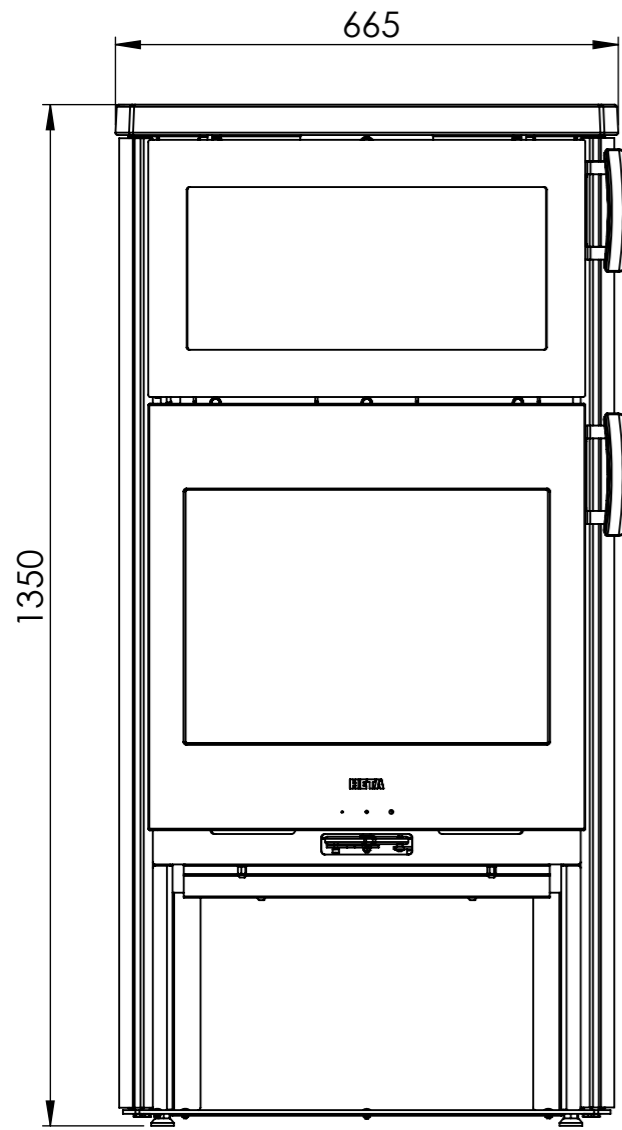

Serie	Icon-Line
Description	Icon-Line Eclipse XL B

The same dimensions apply to baking stove (Steel) and stone models

*75 mm with insulation/ shielding of flue gas connector