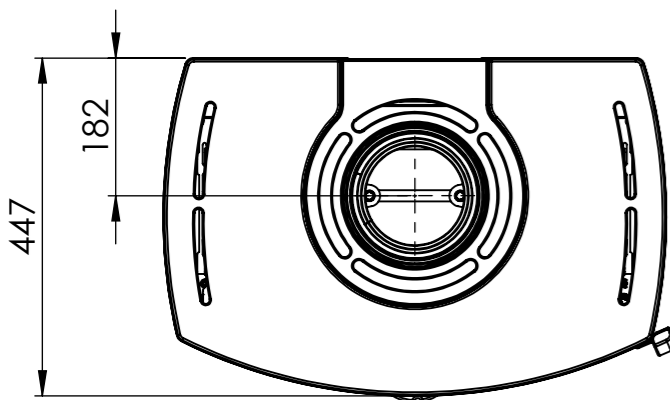

Serie	Icon-Line
Description	Icon-Line Eclipse XL B

The same dimensions apply to baking stove (Steel) and stone models

*75 mm with insulation/ shielding of flue gas connector