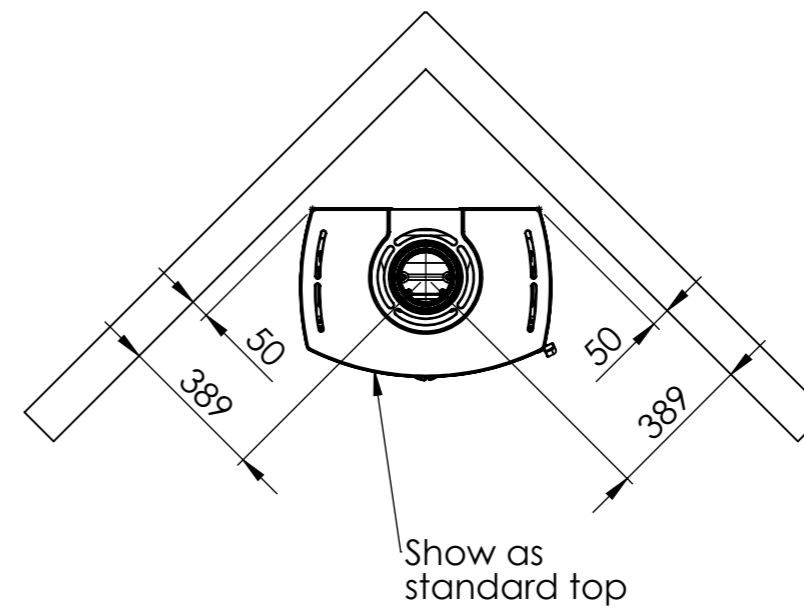

Serie	Icon-Line
Description	Icon-Line Eclipse XL B

The same dimensions apply to baking stove (Steel) and stone models

*75 mm with insulation/ shielding of flue gas connector