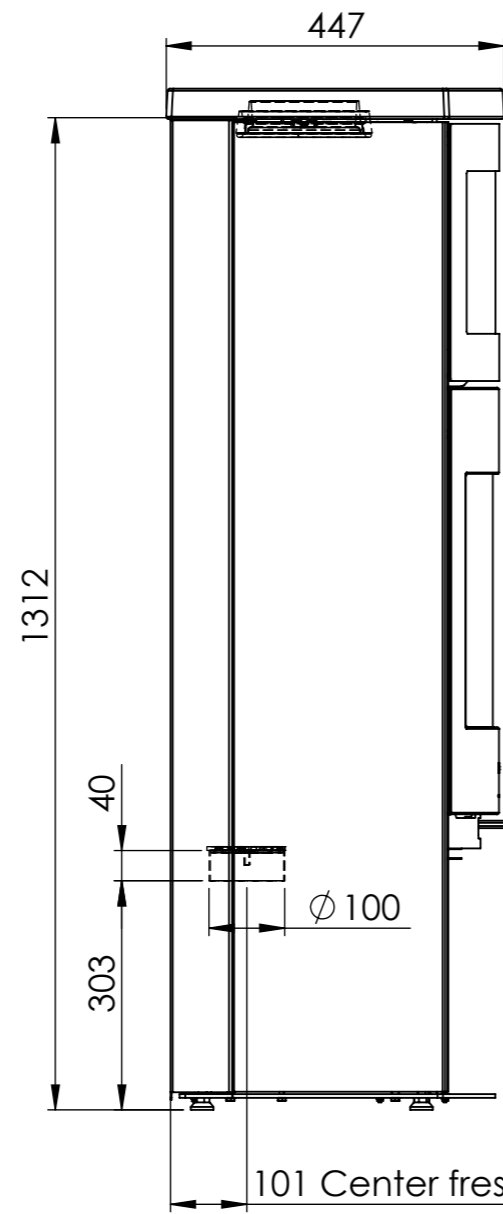

Serie	Icon-Line
Description	Icon-Line Eclipse XL B

The same dimensions apply to baking stove (Steel) and stone models

*75 mm with insulation/ shielding of flue gas connector