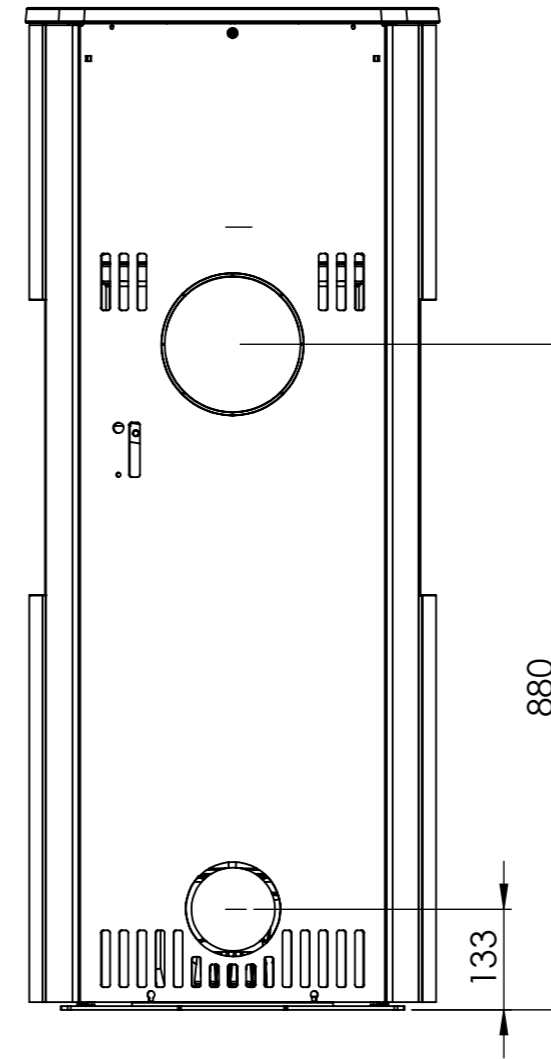

Serie	Scan-Line 800 series
Description	Scan-Line 820B side windows

Show as Std. Top

Show as High Top / Stone top

	<b>A</b>	<b>B</b>	<b>C</b>
Std. Top	1325	440	547
High Top / Stone top	1357	445	560