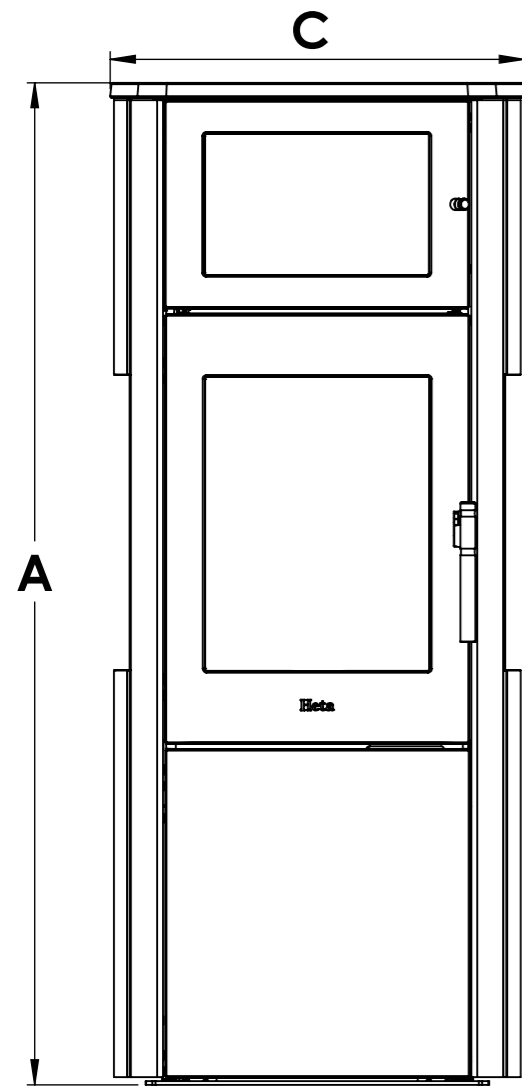

Serie	Scan-Line 800 series
Description	Scan-Line 820B side windows

Show as Std. Top

Show as High Top / Stone top

	<b>A</b>	<b>B</b>	<b>C</b>
Std. Top	1325	440	547
High Top / Stone top	1357	445	560