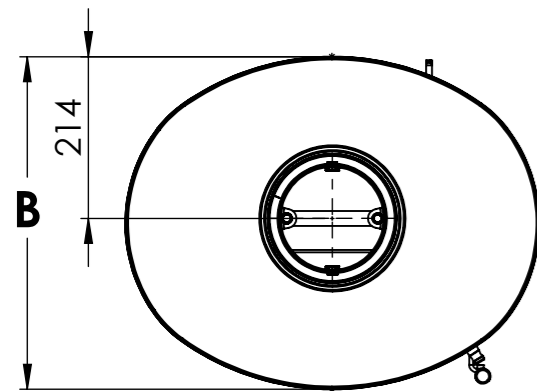

Serie	Scan-Line 800 series
Description	Scan-Line 820B side windows

Show as Std. Top

Show as High Top / Stone top

	<b>A</b>	<b>B</b>	<b>C</b>
Std. Top	1325	440	547
High Top / Stone top	1357	445	560