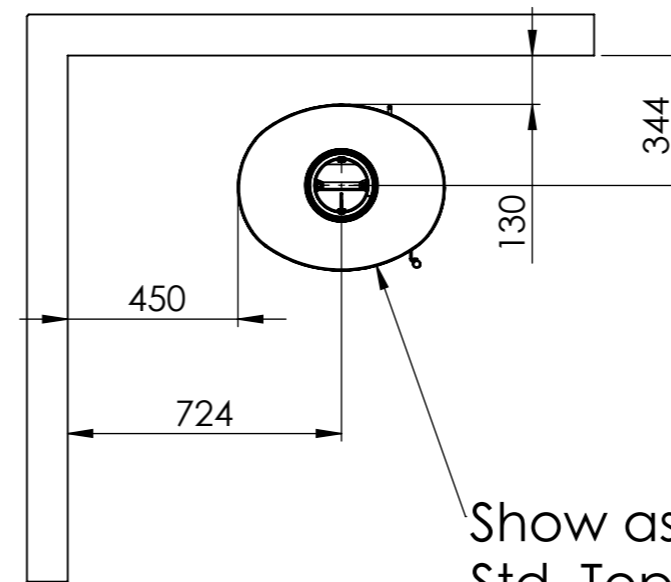

Serie	Scan-Line 800 series
Description	Scan-Line 820B side windows

Show as Std. Top

Show as High Top / Stone top

	<b>A</b>	<b>B</b>	<b>C</b>
Std. Top	1325	440	547
High Top / Stone top	1357	445	560