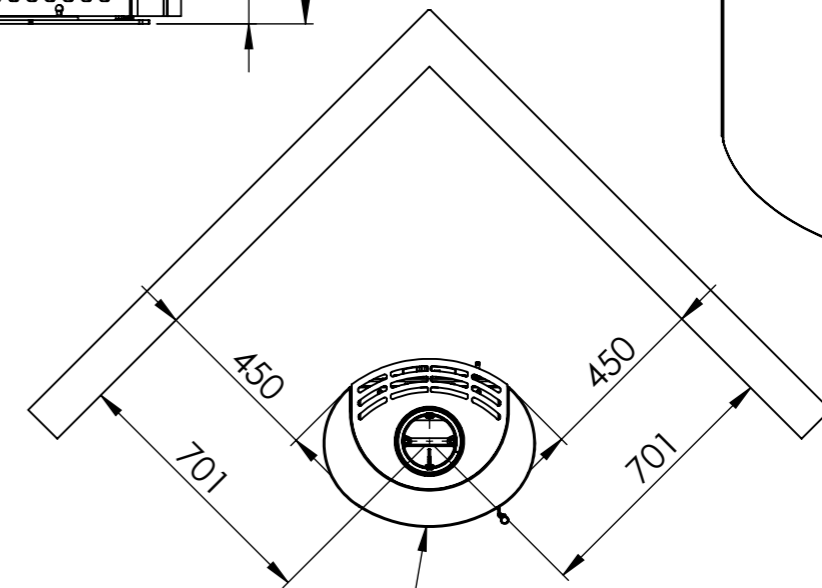

Serie	Scan-Line 800 series
Description	Scan-Line 820B side windows

Show as Std. Top

Show as High Top / Stone top

	<b>A</b>	<b>B</b>	<b>C</b>
Std. Top	1325	440	547
High Top / Stone top	1357	445	560