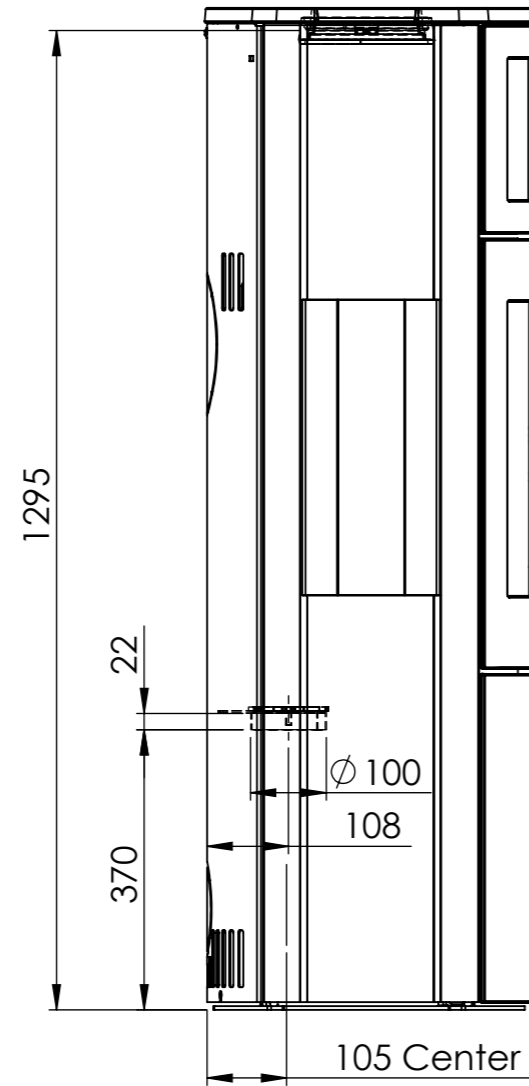

Serie	Scan-Line 800 series
Description	Scan-Line 820B side windows

Show as Std. Top

Show as High Top / Stone top

	<b>A</b>	<b>B</b>	<b>C</b>
Std. Top	1325	440	547
High Top / Stone top	1357	445	560