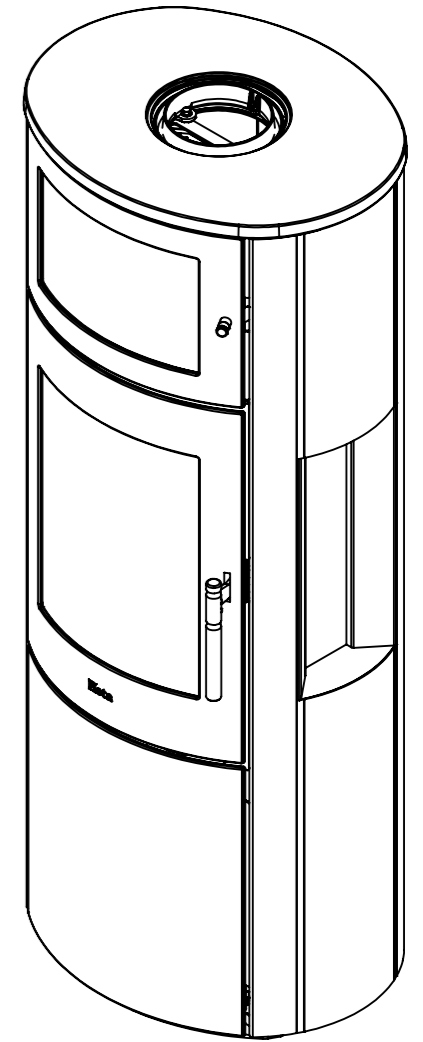

Serie	Scan-Line 800 series
Description	Scan-Line 820B side windows

Show as Std. Top

Show as High Top / Stone top

	<b>A</b>	<b>B</b>	<b>C</b>
Std. Top	1325	440	547
High Top / Stone top	1357	445	560