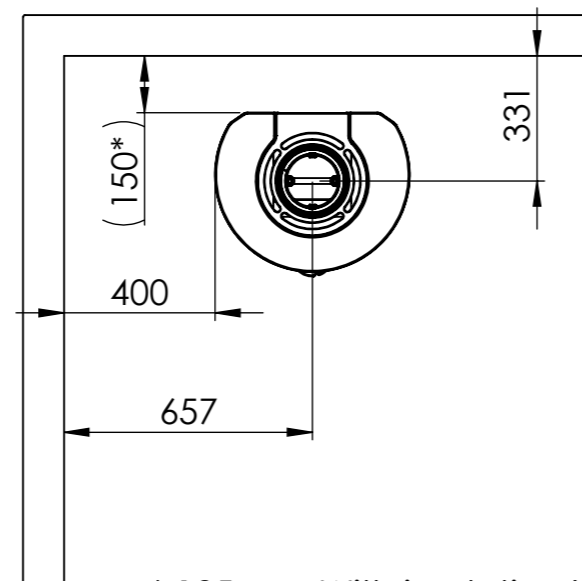

Serie	Scan-Line 900
Description	Scan-Line 900S Therma stone steel / stone Side windows

The same data applies to Scan-Line 900S with glass front

	Casted top	Stone
H	1491	1511

* 125 mm With insulation/ shielding of the flue gas connector