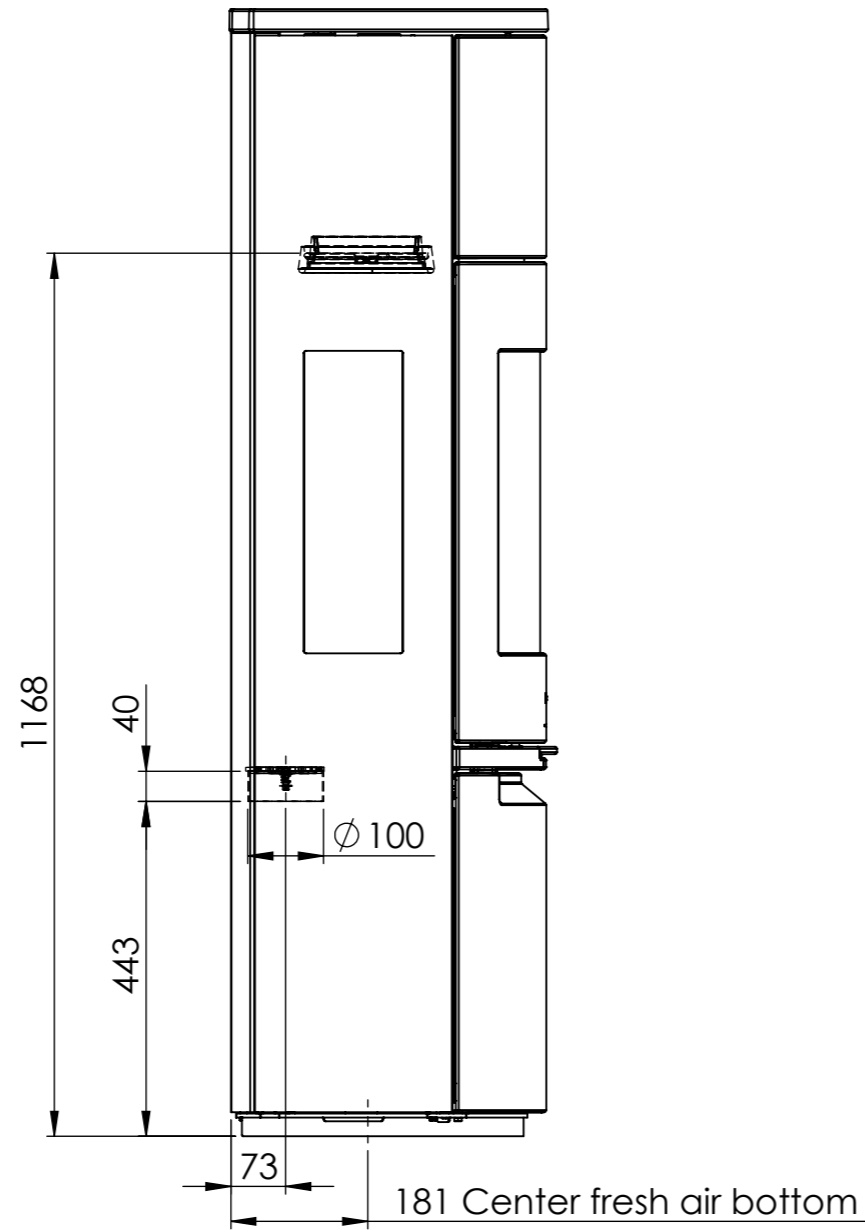

Serie	Scan-Line 900
Description	Scan-Line 900S Therma stone steel / stone Side windows

The same data applies to Scan-Line 900S with glass front

	Casted top	Stone
H	1491	1511

* 125 mm With insulation/ shielding of the flue gas connector