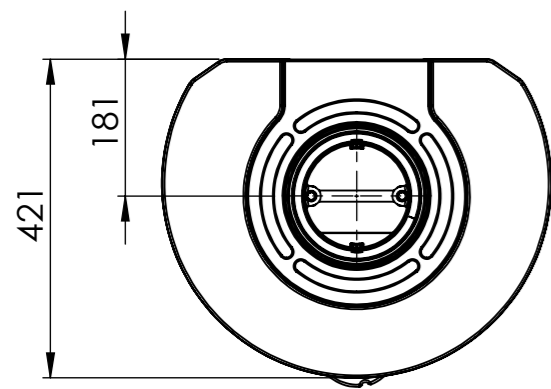

Serie	Scan-Line 900
Description	Scan-Line 900S Therma stone steel / stone Side windows

The same data applies to Scan-Line 900S with glass front

	Casted top	Stone
H	1491	1511

* 125 mm With insulation/ shielding of the flue gas connector