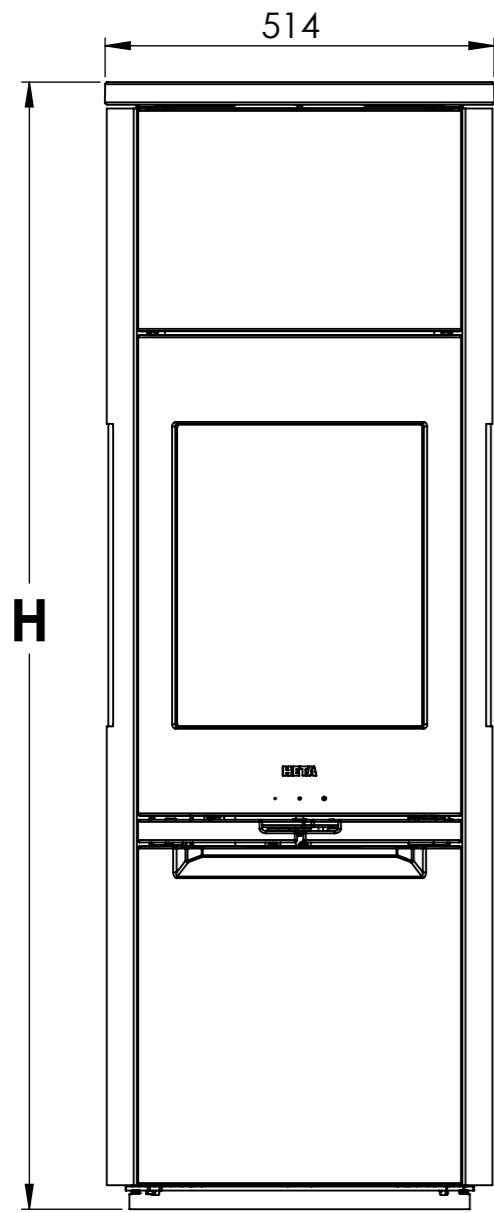

Serie	Scan-Line 900
Description	Scan-Line 900S Therma stone steel / stone Side windows

The same data applies to Scan-Line 900S with glass front

	Casted top	Stone
H	1491	1511

* 125 mm With insulation/ shielding of the flue gas connector