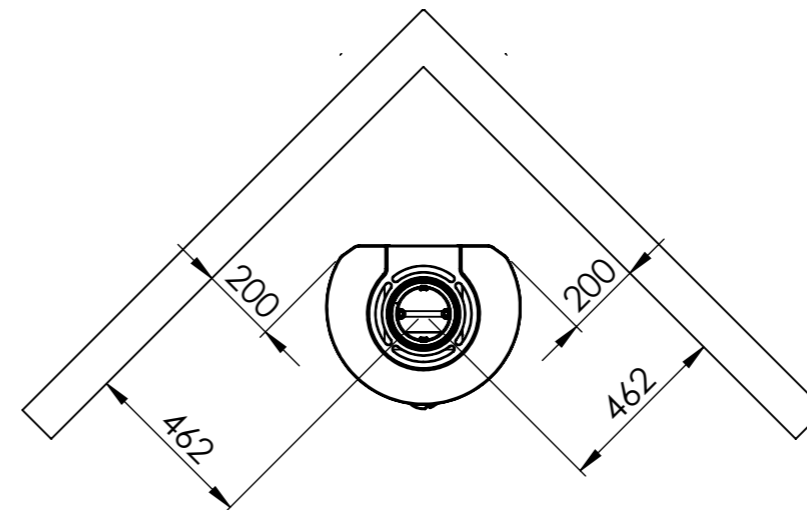

Serie	Scan-Line 900
Description	Scan-Line 900S Therma stone steel / stone Side windows

The same data applies to Scan-Line 900S with glass front

	Casted top	Stone
H	1491	1511

* 125 mm With insulation/ shielding of the flue gas connector