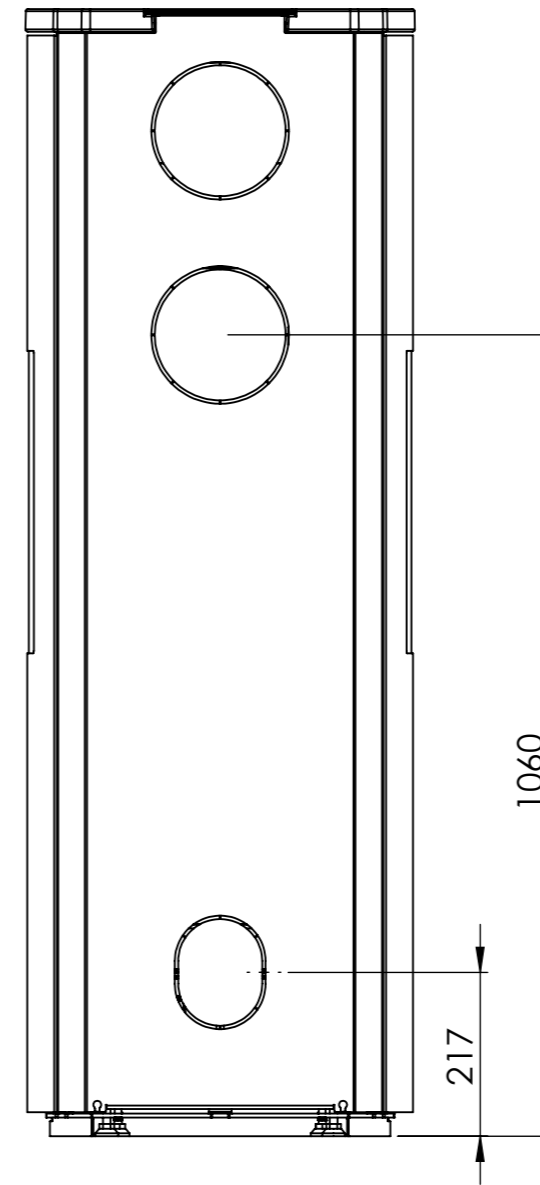

Serie	Scan-Line 900
Description	Scan-Line 900S Therma stone steel / stone Side windows

The same data applies to Scan-Line 900S with glass front

	Casted top	Stone
H	1491	1511

* 125 mm With insulation/ shielding of the flue gas connector